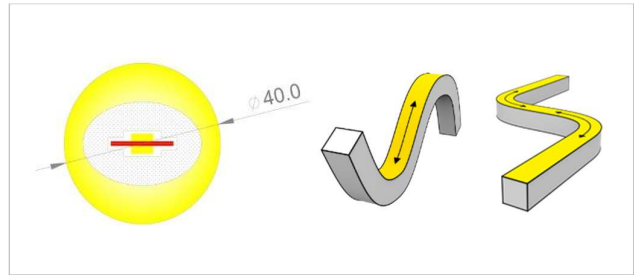

NEON 360 - 40 3D DYN 30W/M IP67 HE

NGA/LL/NF/40/360D/30/DYN/27-65/67/HE

LED SPECIFICATION SHEET

PRODUCT DESCRIPTION

This High Output High Efficiency Dynamic White Neon Flex features a circular cross-section and is designed for flexibility and style. It delivers high-quality, wraparound illumination with smooth white tuning and energy-efficient performance for modern, sustainable lighting applications.

PRODUCT NOTES

- Fusion Neon is typically supplied in custom cut lengths, but can also be supplied in reels up to a maximum length of 5m, with cables at both ends.
- A range of mounting accessories are available to ensure easy and secure installation.
- Please note, the 360° Neon cannot be cut to size on site, so precise measurements are required prior to ordering.
- When unreeling NGA's Neon Flex, two people must work together no more than 1.5 m apart. One supports the reel while the other feeds the Neon out for installation. This prevents twisting and protects the internal LEDs.

TECHNICAL INFORMATION

Product Code	NGA/LL/NF/40/360D/30/DYN/27-65/67/HE
Product Group	Neon Flex
Bend Direction	Horizontal OR Vertical (not Dual)
Power Consumption	30W/m
Supply Voltage	24V DC Constant Voltage
Lumen Output	27K: 1539 65K: 1721 MAX: 1721 lm
Efficacy	115lm/W
Colour Temperature	2700K-6500K
CRI	Ra>90
MacAdam Step	<3SDCM
Lifetime	50000hrs
Cutting Interval	83.3mm

Dimensions	ø40mm
Mounting Clip	Refer to page 2
Alternative Mounting	Refer to page 2
Bending Diameter	ø≥700mm
Cable Entry	End / Side
Max Run Length	5m
Control Gear	0-10 / DALI / DMX
IP Rating	IP67
IK Rating	IK08
Operating Temperature	-40°C to 55°C
Beam Angle	360°
Protection Class	III