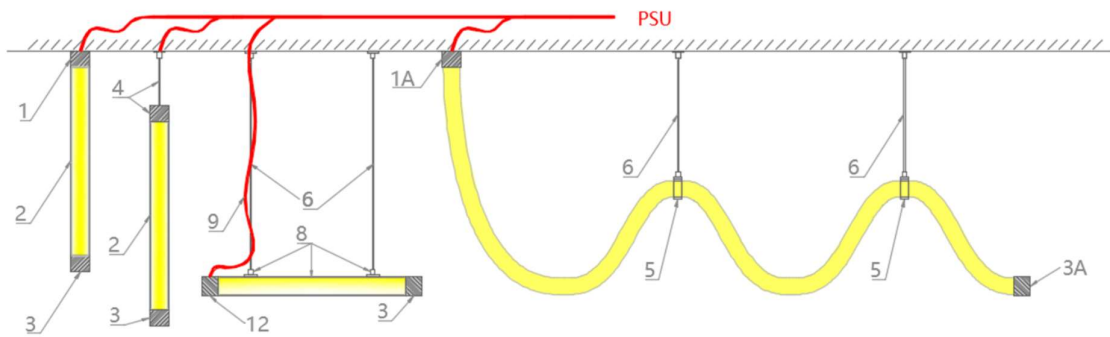

PRODUCT NOTES

- Fusion Neon is typically supplied in custom cut lengths, but can also be supplied in reels up to a maximum length of 5m, with cables at both ends.
- A range of mounting accessories are available to ensure easy and secure installation.
- Please note, the 360° Neon cannot be cut to size on site, so precise measurements are required prior to ordering.
- When unreeling NGA's Neon Flex, two people must work together no more than 1.5 m apart. One supports the reel while the other feeds the Neon out for installation. This prevents twisting and protects the internal LEDs.

TECHNICAL INFORMATION

Product Code	NGA/LL/NF/40/360D/30/DYN/27-65/67/HE
Product Group	Neon Flex
Bend Direction	Horizontal OR Vertical (not Dual)
Power Consumption	30W/m
Supply Voltage	24V DC Constant Voltage
Lumen Output	27K: 1539 65K: 1721 MAX: 1721 lm
Efficacy	115lm/W
Colour Temperature	2700K-6500K
CRI	Ra>90
MacAdam Step	<3SDCM
Lifetime	50000hrs
Cutting Interval	83.3mm

Dimensions	ø40mm
Mounting Clip	Refer to page 2
Alternative Mounting	Refer to page 2
Bending Diameter	ø≥700mm
Cable Entry	End / Side
Max Run Length	5m
Control Gear	0-10 / DALI / DMX
IP Rating	IP67
IK Rating	IK08
Operating Temperature	-40°C to 55°C
Beam Angle	360°
Protection Class	III

1: Aluminum mounting cap with cable entry (assemble with tube/360)

1A: Aluminum mounting cap with cable entry

2: Transparent PC tube

3: Aluminum end cap

3A: Aluminum end cap

4: Hanging cap with built-in power cable