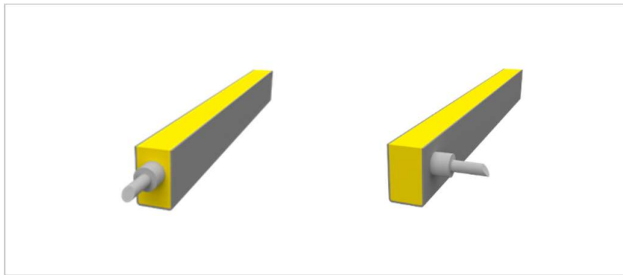

NEON 360 - 40 3D DYN 30W/M IP67 HE

NGA/LL/NF/40/360D/30/DYN/27-65/67/HE

LED SPECIFICATION SHEET

PRODUCT DESCRIPTION

This High Output High Efficiency Dynamic White Neon Flex features a circular cross-section and is designed for flexibility and style. It delivers high-quality, wraparound illumination with smooth white tuning and energy-efficient performance for modern, sustainable lighting applications.

PRODUCT NOTES

- Fusion Neon is typically supplied in custom cut lengths, but can also be supplied in reels up to a maximum length of 5m, with cables at both ends.
- A range of mounting accessories are available to ensure easy and secure installation.
- Please note, the 360° Neon cannot be cut to size on site, so precise measurements are required prior to ordering.
- When unreeling NGA's Neon Flex, two people must work together no more than 1.5 m apart. One supports the reel while the other feeds the Neon out for installation. This prevents twisting and protects the internal LEDs.

TECHNICAL INFORMATION

Product Code	NGA/LL/NF/40/360D/30/DYN/27-65/67/HE
Product Group	Neon Flex
Bend Direction	Horizontal OR Vertical (not Dual)
Power Consumption	30W/m
Supply Voltage	24V DC Constant Voltage
Lumen Output	27K: 1539 65K: 1721 MAX: 1721 lm
Efficacy	115lm/W
Colour Temperature	2700K-6500K
CRI	Ra>90
MacAdam Step	<3SDCM
Lifetime	50000hrs
Cutting Interval	83.3mm

Dimensions	ø40mm
Mounting Clip	Refer to page 2
Alternative Mounting	Refer to page 2
Bending Diameter	ø≥700mm
Cable Entry	End / Side
Max Run Length	5m
Control Gear	0-10 / DALI / DMX
IP Rating	IP67
IK Rating	IK08
Operating Temperature	-40°C to 55°C
Beam Angle	360°
Protection Class	III